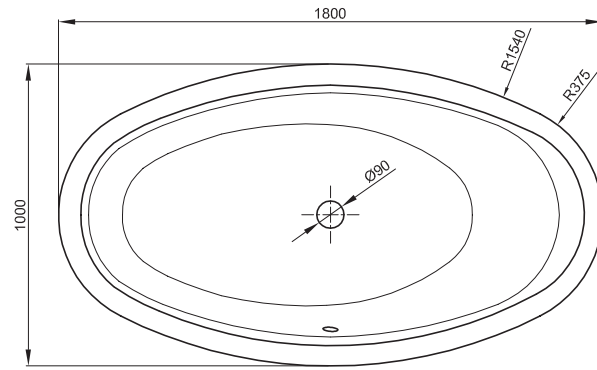

BETTEHOME OVAL

dimension

180 x 100 x 45 cm

article no.

8994

Volume

210 litre