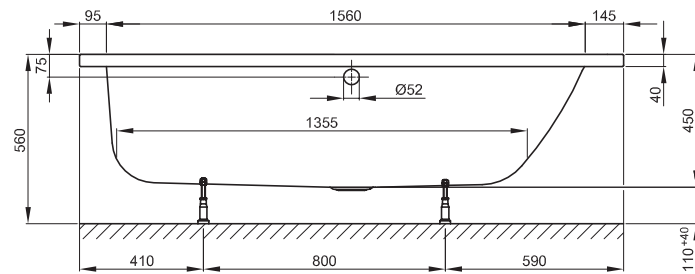

BETTEHOME OVAL

dimension

180 x 100 x 45 cm

article no.

8994

Volume

210 litre