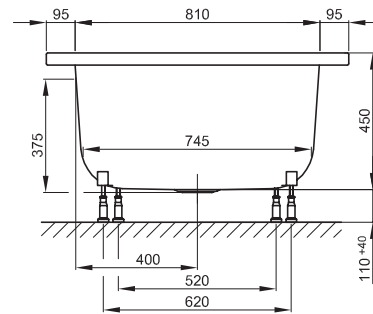

BETTEHOME OVAL

dimension

180 x 100 x 45 cm

article no.

8994

Volume

210 litre